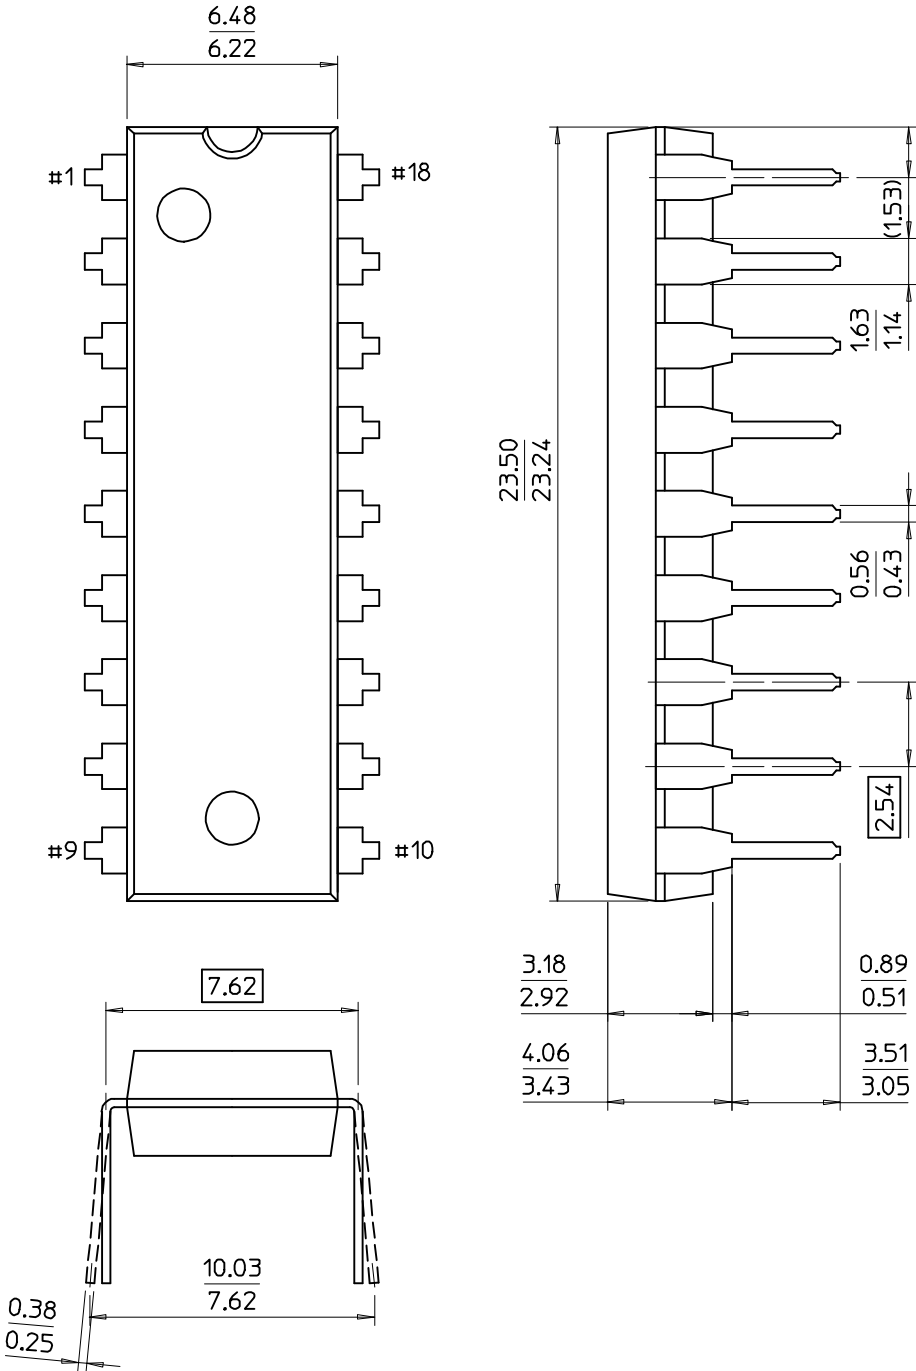

# 18-DIP-300A-SG

Dimensions in Millimeters

SAMSUNG ELECTRONICS CO.,LTD.